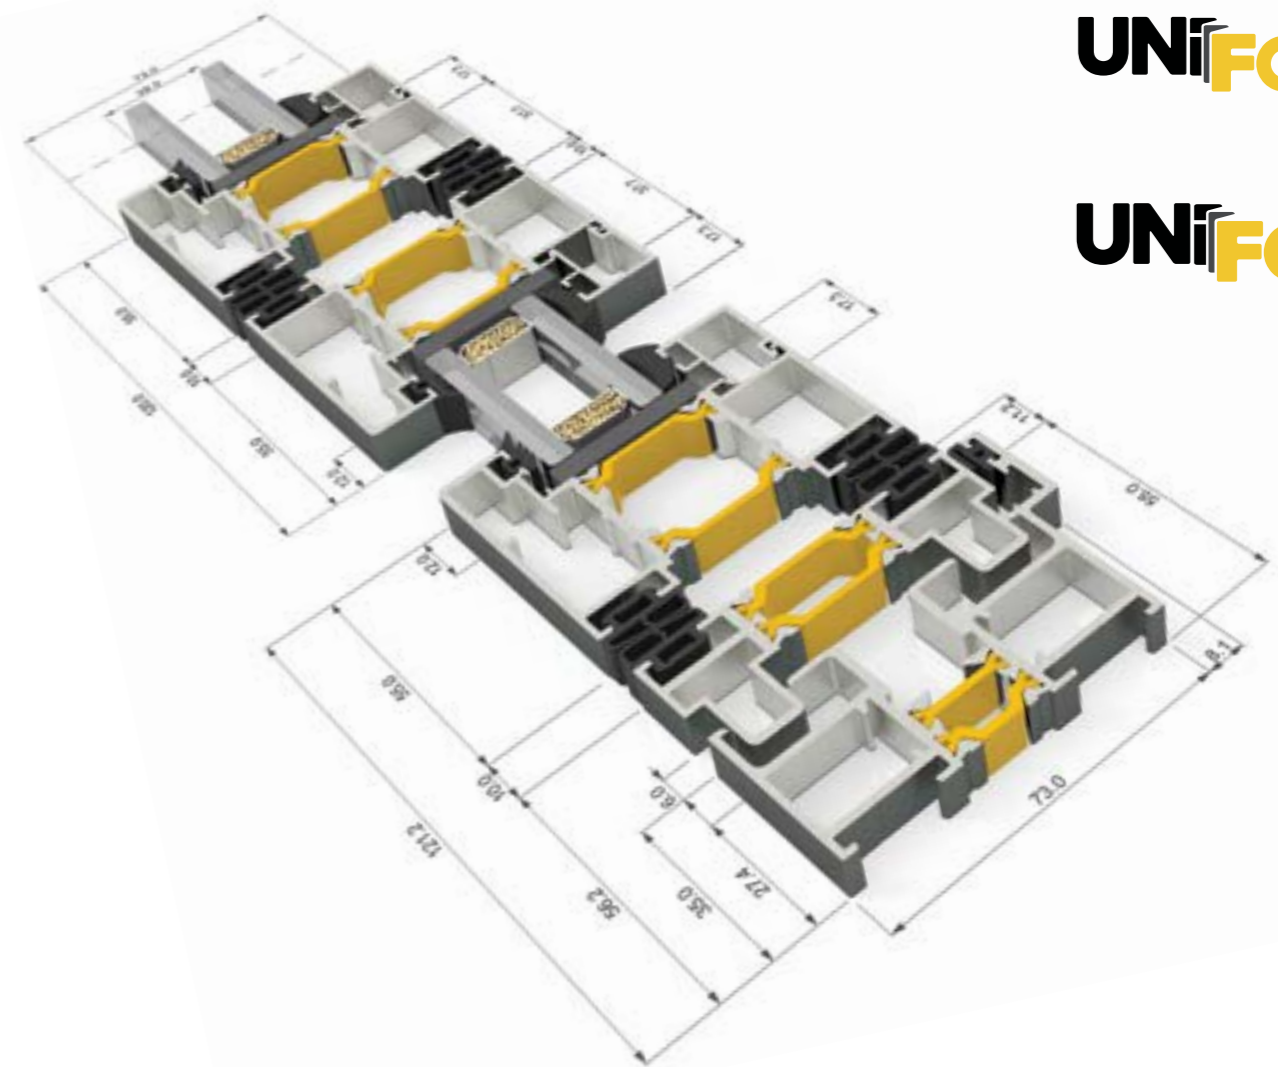

UNI**FOLD**

**Size Limits**

Maximum Panel Width 1200 mm

Maximum Panel Height 3000 mm

Maximum Panel Weight 120 kg

UNI**FOLD**<sup>+</sup> UNI**FOLD**

THE EFFORTLESSLY SLIM AFFORDABLE BI-FOLDING SLIDING DOOR

With just a 120mm glass-to-glass sightline, the UniFOLD will open up your room to the light and bring the outside in, creating a functional, open space for living, working and entertaining.

SLIM 120MM GLASS TO GLASS SIGHTLINES

MODERN SQUARE LOOK

COLOUR-MATCHED HARDWARE

FULLY OPENABLE CORNERS

DOUBLE OR TRIPLE GLAZING

PAS24:2016 OPTION AVAILABLE

MULTI-POINT LOCKING

ALL RAL COLOURS

ADJUSTABLE JAMB OPTION

FRAME DEPTH	73 mm
GLAZING THICKNESS	24-44 mm
GLAZING METHOD	Internally Beaded
GLAZING	Double or Triple
FINISHES	Single or Dual. All RAL Colours

PERFORMANCE	
U-VALUE	From 1.4 W/m <sup>2</sup> K
AIR PERMEABILITY	Class 4
WATER TIGHTNESS	Class 9A
WIND RESISTANCE	Class A3

ENHANCED SECURITY	
PAS24:2016	Yes (Optional)
MULTI-POINT LOCKING	Yes

THRESHOLD HEIGHT	
STANDARD	55 mm
DEEP	67.5 mm
LOW	40 mm
ULTRA LOW	20 mm