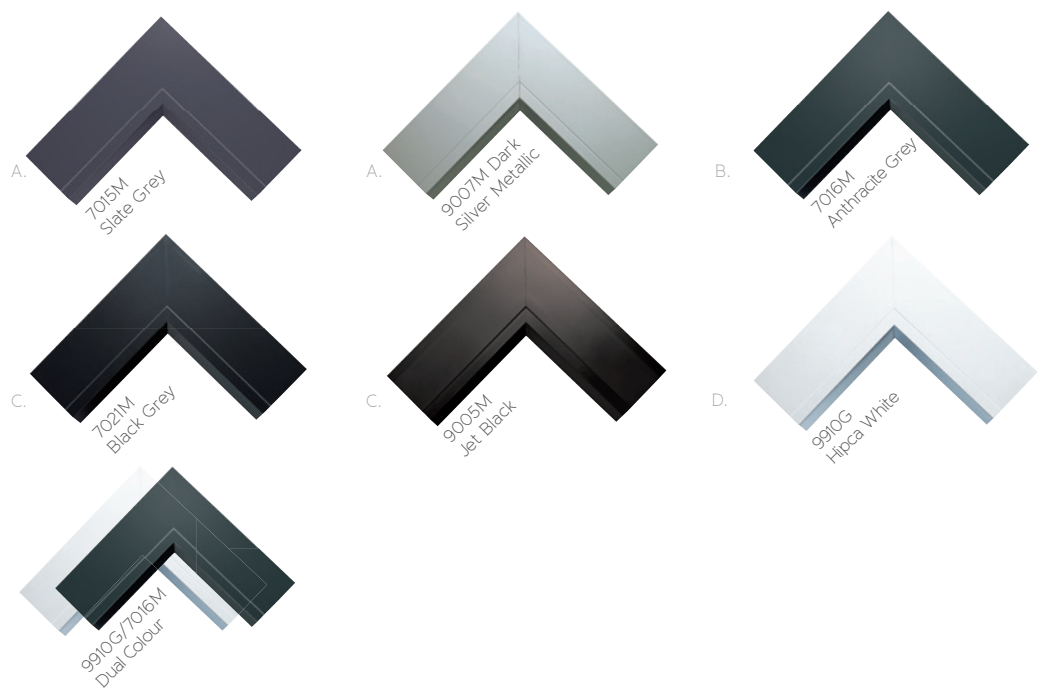

Popular colours...

Your personalisation options are virtually limitless with Origin. So much so that you're able to colour coordinate the seals and various gaskets to the frame or panel. To the right demonstrates the most popular colours and to assist with this, we've outlined the seal colours that they often go with.

If you select a panel from the Kensington Range in one of these colours, you'll benefit from receiving your doors on a 1-week lead time.*

Dual Colour:

9910G (Hipca White) in, 7016M (Anthracite Grey) out

Even the gasket and seal colour is your choice