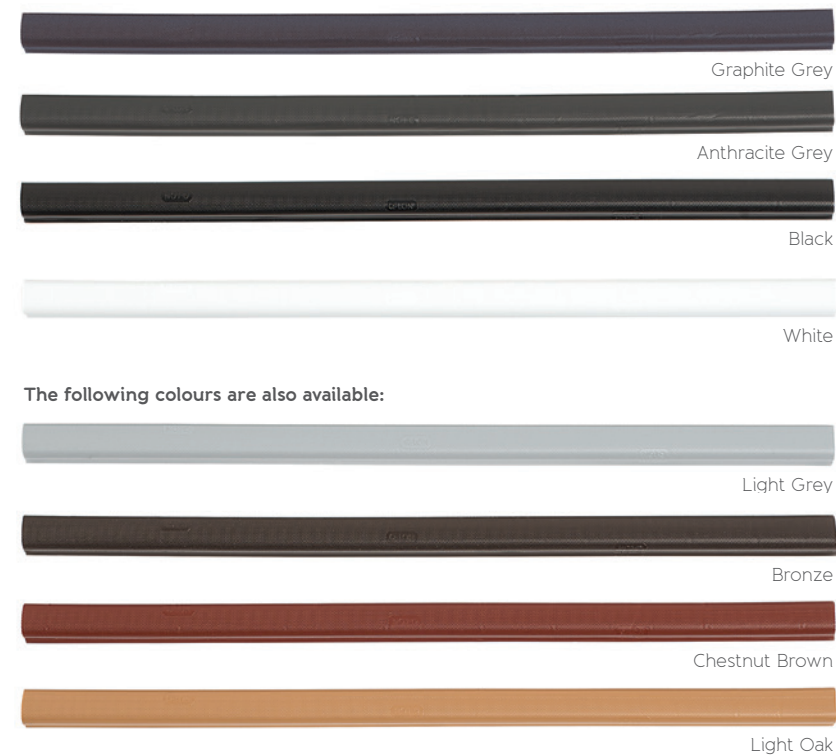

Door Colour	Recommended seal colour
A. 7015M and 9007M	Graphite Grey
B. 7016M	Anthracite Grey
C. 7021M and 9005M	Black
D. 9910G and 9910M	White

*Delivery will be made to your chosen Partner and their availability will dictate your installation date. Colours shown here may not be 100% representative. Visit your local showroom or contact Origin directly for physical samples.